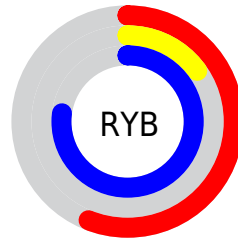

Details

The CMYK color **0.27, 0.81, 0.00, 0.23** is a dark color, and the websafe version is hex **9933CC**. The color can be described as dark muted purple. A complement of this color would be **0.54, 0.00, 0.81, 0.23**, and the grayscale version is **0.00, 0.00, 0.00, 0.66**.

A 20% lighter version of the original color is **0.21, 0.62, 0.00, 0.00**, and **0.39, 1.00, 0.00, 0.45** is the 20% darker color. If you saturate the color by 10%, you get **0.30, 0.91, 0.00, 0.23**, and if you desaturate by 10%, it is **0.24, 0.71, 0.00, 0.23**.

Distribution

Red (56%)

Green (15%)

Blue (77%)

Red (56%)

Yellow (15%)

Blue (77%)

Cyan (27%)