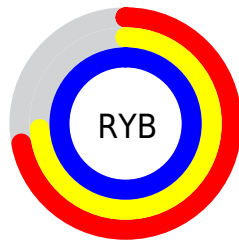

## Conversions Part 2

| Format                              | Color  |
|-------------------------------------|--|
| <a href="#">RYB</a>                 | <a href="#">184, 189, 255</a>                                |
| Decimal                             | <a href="#">12107263</a>                                     |
| CIELab                              | <a href="#">78.24, 12.58, -33.21</a>                         |
| CIELCh                              | <a href="#">78, 35.516, 290.744</a>                          |
| Yxy                                 | <a href="#">53.6273, 0.2641, 0.2536</a>                      |
| Android<br>(android.graphics.Color) | <a href="#">4290297343</a><br>( <a href="#">0xFFB8BDFF</a> ) |
| YUV                                 | <a href="#">195.0290, 29.5657, -9.6724</a>                   |
| Hunter-Lab                          | <a href="#">73.2306, 7.9922, -31.3333</a>                    |

# Details

The CMYK color `0.28, 0.26, 0.00, 0.00` is a light color, and the websafe version is hex `CCCCFF`. A complement of this color would be `0.00, 0.02, 0.28, 0.00`, and the grayscale version is `0.00, 0.00, 0.00, 0.24`.

A 20% lighter version of the original color is `0.05, 0.04, 0.00, 0.00`, and `0.35, 0.31, 0.00, 0.22` is the 20% darker color. If you saturate the color by 10%, you get `0.38, 0.35, 0.00, 0.00`, and if you desaturate by 10%, it is `0.18, 0.17, 0.00, 0.00`.

# Distribution

- Red (72%)
- Green (74%)
- Blue (100%)

- Red (72%)
- Yellow (74%)
- Blue (100%)

- Cyan (28%)
- Magenta (26%)
- Yellow (0%)
- Black (0%)

- Cyan (28%)
- Magenta (26%)
- Yellow (0%)