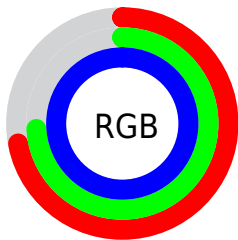

Distribution

- Red (72%)
- Green (74%)
- Blue (100%)