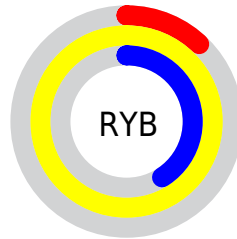

- Red (12%)
- Yellow (100%)
- Blue (41%)