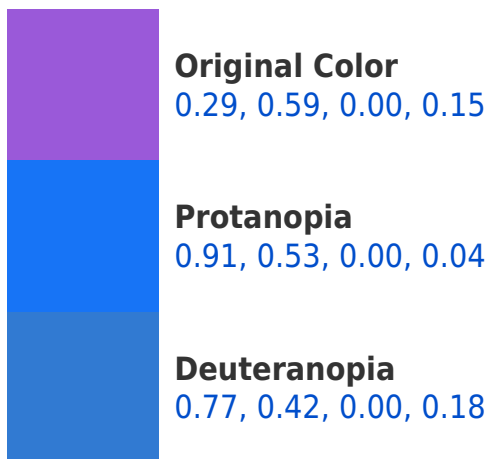

CMYK 0.29, 0.59, 0.00, 0.15

Background

This preview shows how black text looks on a background with the CMYK color 0.29, 0.59, 0.00, 0.15.

This preview shows how white text looks on a background with the CMYK color 0.29, 0.59, 0.00, 0.15.

Color Blindness Simulation

Color vision deficiency is a very complex topic, and I could not describe the different causes any better than Wikipedia does, so if you want to learn more, you should check out their [article about color blindness](#).

Dichromacy

Tritanopia

0.00, 0.16, 0.10, 0.46

Trichromacy

Original Color

0.29, 0.59, 0.00, 0.15

Protanomaly

0.70, 0.55, 0.00, 0.08

Deuteranomaly

0.59, 0.48, 0.00, 0.17

Tritanomaly

0.09, 0.33, 0.00, 0.38

Monochromacy

Original Color

0.29, 0.59, 0.00, 0.15

Achromatopsia