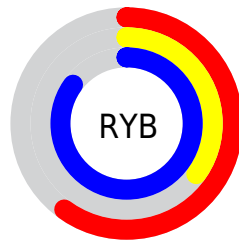

Red (60%)

Yellow (35%)

Blue (85%)