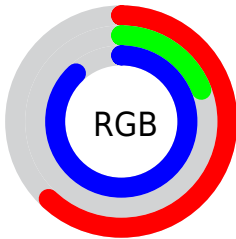

Distribution

Red (62%)

Green (19%)

Blue (88%)