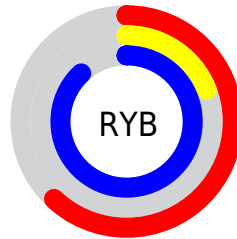

A 20% lighter version of the original color is **0.15, 0.58, 0.00, 0.00**, and **0.40, 1.00, 0.00, 0.34** is the 20% darker color. If you saturate the color by 10%, you get **0.33, 0.88, 0.00, 0.12**, and if you desaturate by 10%, it is **0.25, 0.68, 0.00, 0.12**.

Distribution

Red (62%)

Green (19%)

Blue (88%)

Red (62%)

Yellow (19%)

Blue (88%)

Cyan (29%)