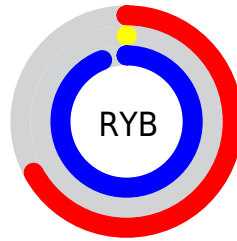

- Red (67%)
- Yellow (0%)
- Blue (94%)