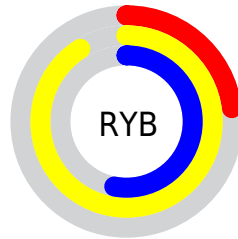

- Red (23%)
- Yellow (91%)
- Blue (53%)