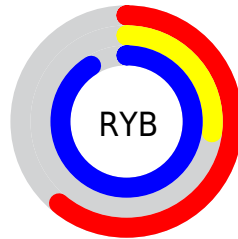

Details

The CMYK color **0.33, 0.70, 0.00, 0.09** is a light color, and the websafe version is hex **9933CC**. The color can be described as light muted purple. A complement of this color would be **0.37, 0.00, 0.70, 0.09**, and the grayscale version is **0.00, 0.00, 0.00, 0.56**.

A 20% lighter version of the original color is **0.16, 0.51, 0.00, 0.00**, and **0.45, 0.99, 0.00, 0.31** is the 20% darker color. If you saturate the color by 10%, you get **0.38, 0.80, 0.00, 0.09**, and if you desaturate by 10%, it is **0.28, 0.60, 0.00, 0.09**.

Distribution

Red (61%)

Green (27%)

Blue (91%)

Red (61%)

Yellow (27%)

Blue (91%)

Cyan (33%)