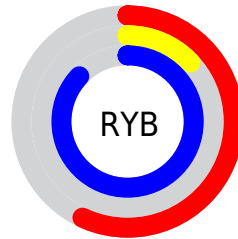

- Red (57%)
- Yellow (13%)
- Blue (87%)