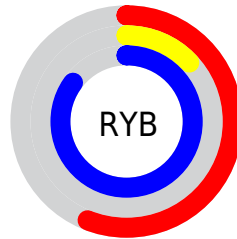

- Red (56%)
- Yellow (13%)
- Blue (85%)