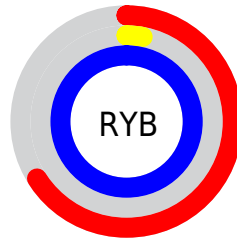

- Red (66%)
- Yellow (3%)
- Blue (100%)