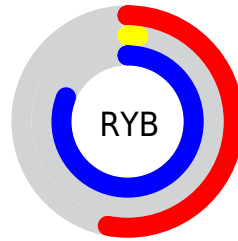

- Red (53%)
- Yellow (2%)
- Blue (81%)