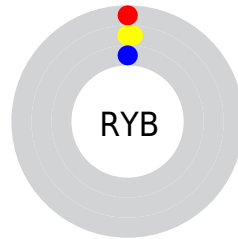

Details

The CMYK color **0.33, 0.00, 1.00, 0.99** is a dark color, and the websafe version is hex **000000**. A complement of this color would be **0.67, 1.00, 0.00, 0.99**, and the grayscale version is **0.00, 0.00, 0.00, 0.99**.

A 20% lighter version of the original color is **0.02, 0.00, 0.04, 0.80**, and **0.00, 0.00, 0.00, 1.00** is the 20% darker color. If you saturate the color by 10%, you get **0.33, 0.00, 1.00, 0.99**, and if you desaturate by 10%, it is **0.30, 0.00, 0.90, 0.99**.

Distribution

Red (1%)

Green (1%)

Blue (0%)

Red (0%)

Yellow (1%)

Blue (0%)

Cyan (33%)