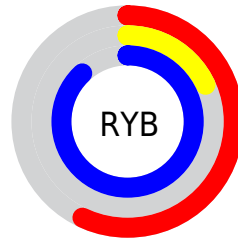

Details

The CMYK color **0.35, 0.79, 0.00, 0.12** is a dark color, and the websafe version is hex **9900CC**. The color can be described as middle washed purple. A complement of this color would be **0.44, 0.00, 0.79, 0.12**, and the grayscale version is **0.00, 0.00, 0.00, 0.62**.

A 20% lighter version of the original color is **0.19, 0.59, 0.00, 0.00**, and **0.49, 1.00, 0.00, 0.35** is the 20% darker color. If you saturate the color by 10%, you get **0.39, 0.89, 0.00, 0.12**, and if you desaturate by 10%, it is **0.31, 0.69, 0.00, 0.12**.

Distribution

Red (57%)

Green (18%)

Blue (88%)

Red (57%)

Yellow (18%)

Blue (88%)

Cyan (35%)