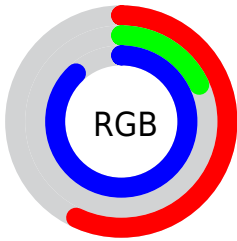

Distribution

Red (57%)

Green (18%)

Blue (88%)