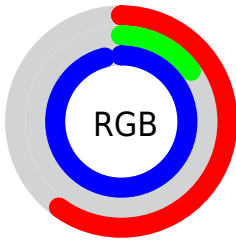

Distribution

- Red (60%)
- Green (15%)
- Blue (96%)