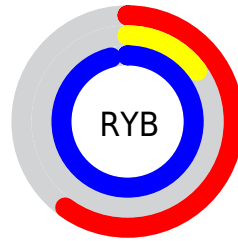

- Red (60%)
- Yellow (15%)
- Blue (96%)