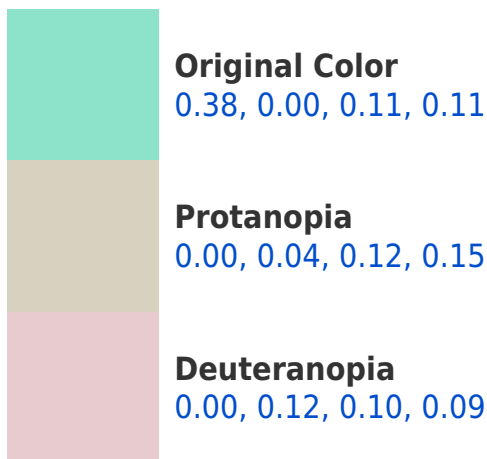

0.00, 0.30, 0.38, 0.11

0.00, 0.10, 0.07, 0.55

0.00, 1.00, 0.71, 0.30

0.00, 1.00, 0.71, 0.80

Previews

White Background

This preview shows how the CMYK color 0.38, 0.00, 0.11, 0.11 looks on a white background.

CMYK 0.38, 0.00, 0.11, 0.11

Background

This preview shows how black text looks on a background with the CMYK color 0.38, 0.00, 0.11, 0.11.

This preview shows how white text looks on a background with the CMYK color 0.38, 0.00, 0.11, 0.11.

Dichromacy

Tritanopia

0.37, 0.07, 0.00, 0.06

Trichromacy

Original Color

0.38, 0.00, 0.11, 0.11

Protanomaly

0.12, 0.00, 0.09, 0.15