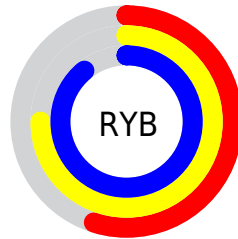

- Red (55%)
- Yellow (75%)
- Blue (89%)