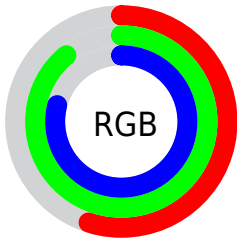

Distribution

- Red (55%)
- Green (89%)
- Blue (79%)