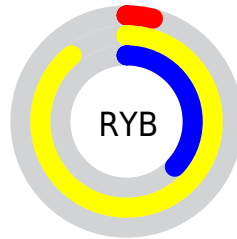

Red (4%)

Yellow (89%)

Blue (37%)