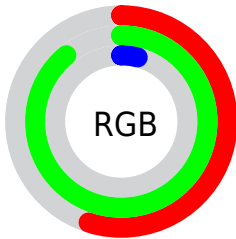

Distribution

Red (55%)

Green (89%)

Blue (4%)