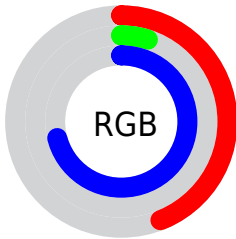

Distribution

- Red (44%)
- Green (5%)
- Blue (71%)