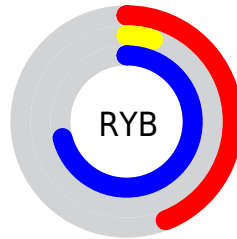

- Red (44%)
- Yellow (5%)
- Blue (71%)