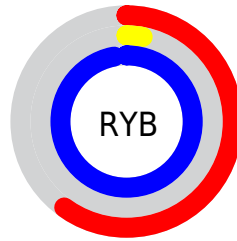

- Red (60%)
- Yellow (3%)
- Blue (97%)