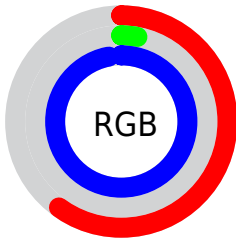

Distribution

- Red (60%)
- Green (3%)
- Blue (97%)