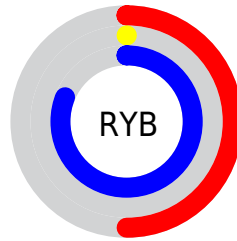

- Red (50%)
- Yellow (0%)
- Blue (81%)