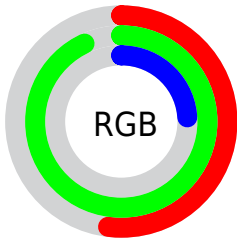

Distribution

- Red (52%)
- Green (93%)
- Blue (24%)