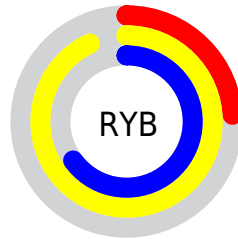

- Red (24%)
- Yellow (93%)
- Blue (65%)