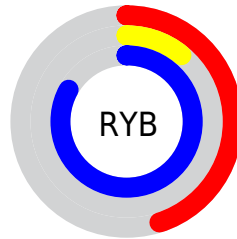

- Red (45%)
- Yellow (11%)
- Blue (83%)