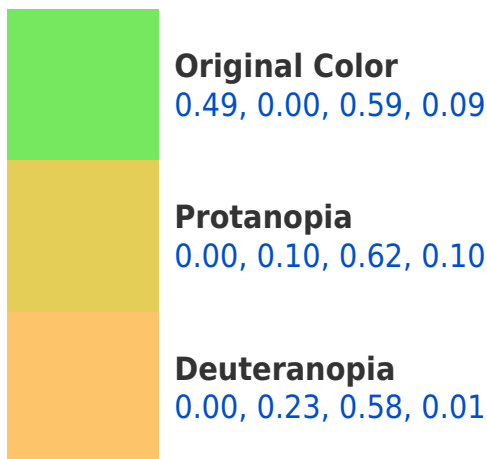

Color Contrast Check

Large Text (above 18pt) WCAG AA × Fail

Any Text WCAG AA × Fail

Large Text (above 18pt) WCAG AAA × Fail

Any Text WCAG AAA × Fail

Black Background

This preview shows how the CMYK color 0.49, 0.00, 0.59, 0.09 looks on a black background.

CMYK 0.49, 0.00, 0.59, 0.09

Background

This preview shows how black text looks on a background with the CMYK color 0.49, 0.00, 0.59, 0.09.

This preview shows how white text looks on a background with the CMYK color 0.49, 0.00, 0.59, 0.09.

Color Blindness Simulation

Color vision deficiency is a very complex topic, and I could not describe the different causes any better than Wikipedia does, so if you want to learn more, you should check out their [article about color blindness](#).

Dichromacy

Tritanopia

0.38, 0.07, 0.00, 0.08

Trichromacy

Original Color

0.49, 0.00, 0.59, 0.09

Protanomaly

0.12, 0.00, 0.58, 0.16