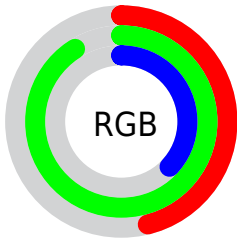

Distribution

Red (46%)

Green (91%)

Blue (37%)