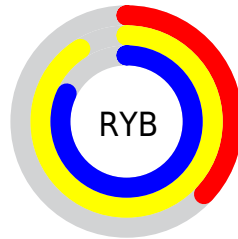

Details

The CMYK color **0.49, 0.00, 0.59, 0.09** is a dark color, and the websafe version is hex **99FF66**. The color can be described as middle muted chartreuse. A complement of this color would be **0.10, 0.59, 0.00, 0.09**, and the grayscale version is **0.00, 0.00, 0.00, 0.28**.

A 20% lighter version of the original color is **0.31, 0.00, 0.42, 0.00**, and **0.69, 0.00, 0.77, 0.31** is the 20% darker color. If you saturate the color by 10%, you get **0.57, 0.00, 0.69, 0.09**, and if you desaturate by 10%, it is **0.41, 0.00, 0.49, 0.09**.

Distribution

Red (46%)

Green (91%)

Blue (37%)

Red (37%)

Yellow (91%)

Blue (82%)

Cyan (49%)