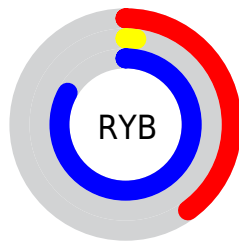

- Red (40%)
- Yellow (2%)
- Blue (83%)