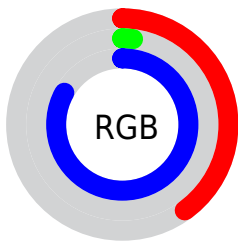

Distribution

- Red (40%)
- Green (2%)
- Blue (83%)