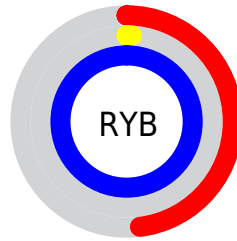

- Red (48%)
- Yellow (1%)
- Blue (100%)