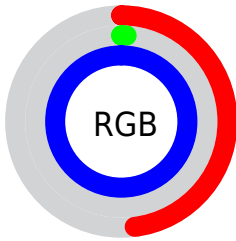

Distribution

- Red (48%)
- Green (1%)
- Blue (100%)