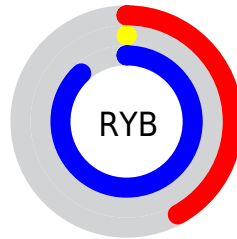

- Red (42%)
- Yellow (0%)
- Blue (88%)