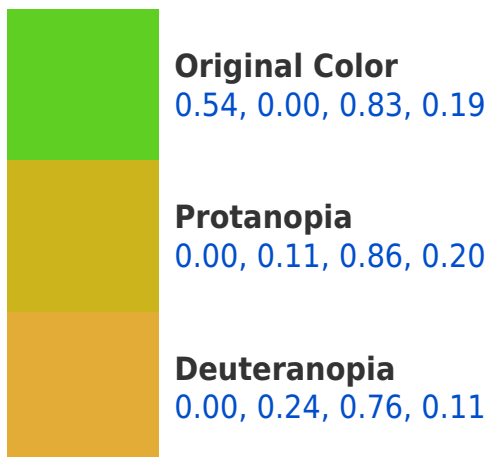

Color Contrast Check

Large Text (above 18pt) WCAG AA × Fail

Any Text WCAG AA × Fail

Large Text (above 18pt) WCAG AAA × Fail

Any Text WCAG AAA × Fail

Black Background

This preview shows how the CMYK color 0.54, 0.00, 0.83, 0.19 looks on a black background.

CMYK 0.54, 0.00, 0.83, 0.19

Background

This preview shows how black text looks on a background with the CMYK color 0.54, 0.00, 0.83, 0.19.

This preview shows how white text looks on a background with the CMYK color 0.54, 0.00, 0.83, 0.19.

Color Blindness Simulation

Color vision deficiency is a very complex topic, and I could not describe the different causes any better than Wikipedia does, so if you want to learn more, you should check out their [article about color blindness](#).

Dichromacy

Tritanopia

0.40, 0.08, 0.00, 0.18

Trichromacy

Original Color

0.54, 0.00, 0.83, 0.19

Protanomaly

0.14, 0.00, 0.84, 0.25