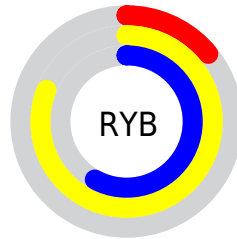

- Red (14%)
- Yellow (81%)
- Blue (58%)