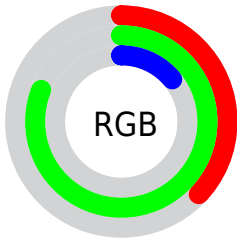

Distribution

- Red (37%)
- Green (81%)
- Blue (14%)