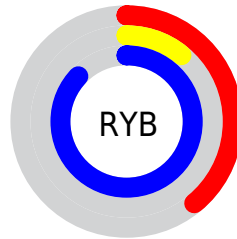

- Red (39%)
- Yellow (11%)
- Blue (87%)