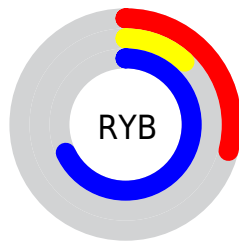

- Red (29%)
- Yellow (12%)
- Blue (68%)