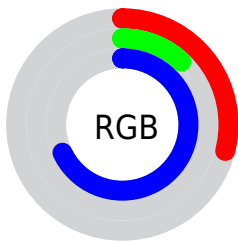

Distribution

- Red (29%)
- Green (12%)
- Blue (68%)