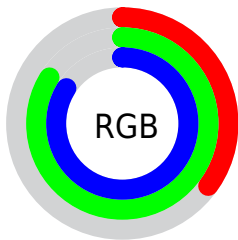

Distribution

- Red (35%)
- Green (84%)
- Blue (84%)