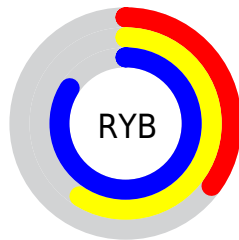

- Red (35%)
- Yellow (59%)
- Blue (84%)