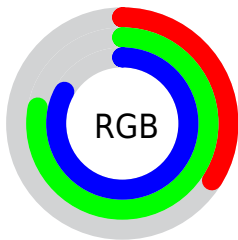

Distribution

- Red (34%)
- Green (78%)
- Blue (83%)