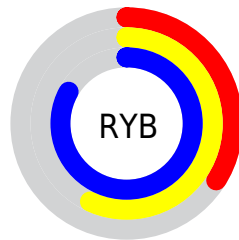

- Red (34%)
- Yellow (57%)
- Blue (83%)