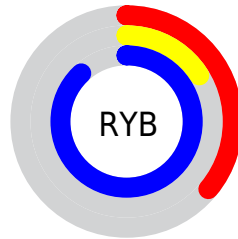

- Red (36%)
- Yellow (16%)
- Blue (88%)