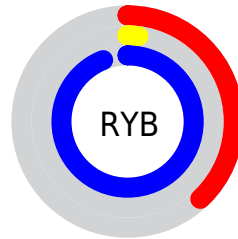

- Red (38%)
- Yellow (2%)
- Blue (94%)