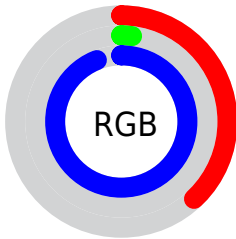

Distribution

- Red (38%)
- Green (2%)
- Blue (94%)