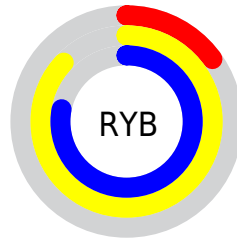

- Red (15%)
- Yellow (87%)
- Blue (78%)