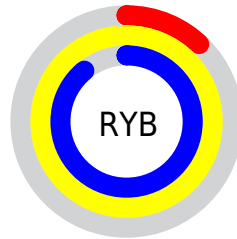

- Red (12%)
- Yellow (98%)
- Blue (89%)