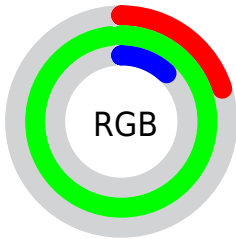

Distribution

- Red (20%)
- Green (98%)
- Blue (12%)