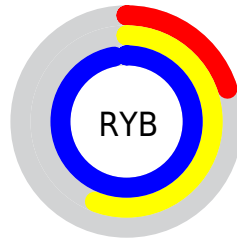

- Red (20%)
- Yellow (56%)
- Blue (97%)