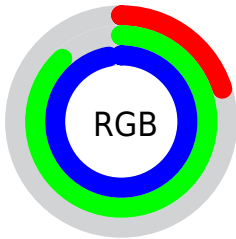

Distribution

- Red (20%)
- Green (88%)
- Blue (97%)