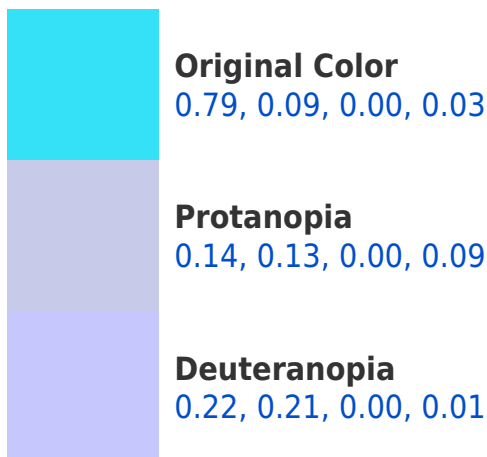

0.00, 0.70, 0.79, 0.03

Split Complementary

Split-complementary colors differ from the complementary color scheme. The scheme consists of three colors, the original color and two neighbors of the complement color.

0.00, 0.32, 0.79, 0.03

0.00, 0.10, 0.01, 0.51

0.00, 1.00, 0.11, 0.26

0.00, 1.00, 0.11, 0.76

Previews

White Background

This preview shows how the CMYK color 0.79, 0.09, 0.00, 0.03 looks on a white background.

CMYK 0.79, 0.09, 0.00, 0.03

Background

This preview shows how black text looks on a background with the CMYK color 0.79, 0.09, 0.00, 0.03.

This preview shows how white text looks on a background with the CMYK color 0.79, 0.09, 0.00, 0.03.

Dichromacy

Tritanopia

0.80, 0.07, 0.00, 0.04

Trichromacy

Original Color
0.79, 0.09, 0.00, 0.03

Protanomaly
0.39, 0.12, 0.00, 0.07

Deuteranomaly
0.42, 0.17, 0.00, 0.02

Tritanomaly
0.80, 0.08, 0.00, 0.04