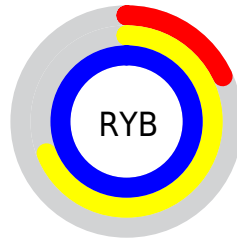

- Red (18%)
- Yellow (69%)
- Blue (100%)