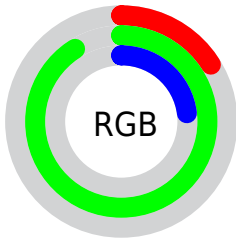

Distribution

- Red (16%)
- Green (91%)
- Blue (23%)