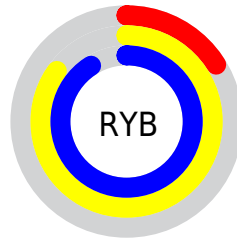

- Red (16%)
- Yellow (85%)
- Blue (91%)