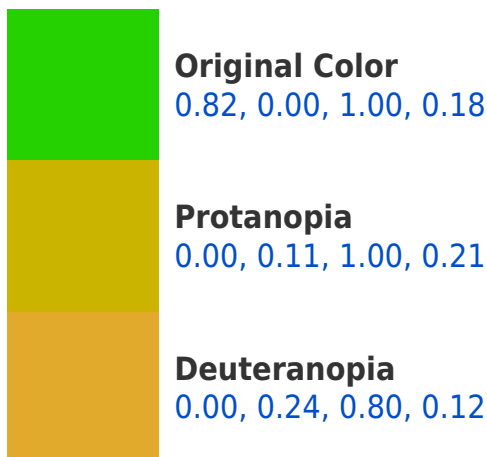

## **Background**

This preview shows how black text looks on a background with the CMYK color 0.82, 0.00, 1.00, 0.18.

This preview shows how white text looks on a background with the CMYK color 0.82, 0.00, 1.00, 0.18.

# Color Blindness Simulation

Color vision deficiency is a very complex topic, and I could not describe the different causes any better than Wikipedia does, so if you want to learn more, you should check out their [article about color blindness](#).

## Dichromacy

# Trichromacy

**Original Color**

0.82, 0.00, 1.00, 0.18

**Protanomaly**

0.26, 0.00, 1.00, 0.25

**Deuteranomaly**

0.15, 0.00, 0.84, 0.28

**Tritanomaly**