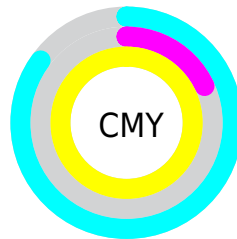

A 20% lighter version of the original color is **0.54, 0.00, 0.67, 0.00**, and **1.00, 0.00, 1.00, 0.40** is the 20% darker color. If you saturate the color by 10%, you get **0.82, 0.00, 1.00, 0.18**, and if you desaturate by 10%, it is **0.74, 0.00, 0.90, 0.18**.

# Distribution

Red (15%)

Green (82%)

Blue (0%)

Red (0%)

Yellow (82%)

Blue (67%)

Cyan (82%)

Magenta (0%)

Yellow (100%)

Black (18%)

Cyan (85%)

Magenta (18%)

Yellow (100%)