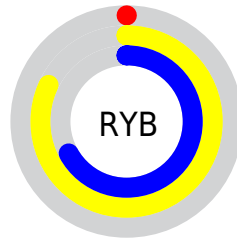

Red (0%)

Yellow (82%)

Blue (67%)