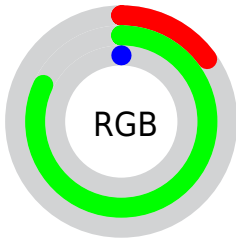

Distribution

Red (15%)

Green (82%)

Blue (0%)