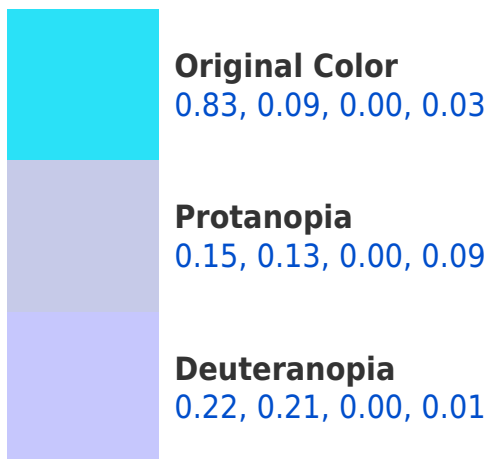

0.00, 0.74, 0.83, 0.03

Split Complementary

Split-complementary colors differ from the complementary color scheme. The scheme consists of three colors, the original color and two neighbors of the complement color.

Color Contrast Check

Large Text (above 18pt) WCAG AA × Fail

Any Text WCAG AA × Fail

Large Text (above 18pt) WCAG AAA × Fail

Any Text WCAG AAA × Fail

Black Background

This preview shows how the CMYK color 0.83, 0.09, 0.00, 0.03 looks on a black background.

CMYK 0.83, 0.09, 0.00, 0.03

Background

This preview shows how black text looks on a background with the CMYK color 0.83, 0.09, 0.00, 0.03.

This preview shows how white text looks on a background with the CMYK color 0.83, 0.09, 0.00, 0.03.

Dichromacy

Tritanopia

0.84, 0.07, 0.00, 0.04

Trichromacy

Original Color

0.83, 0.09, 0.00, 0.03

Protanomaly

0.41, 0.12, 0.00, 0.07