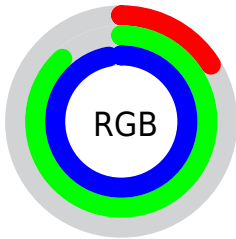

Distribution

- Red (16%)
- Green (88%)
- Blue (97%)