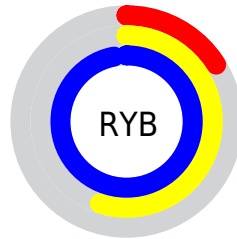

- Red (16%)
- Yellow (55%)
- Blue (97%)