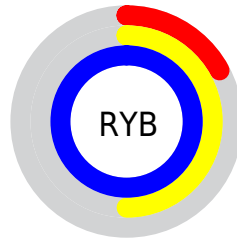

- Red (17%)
- Yellow (50%)
- Blue (100%)