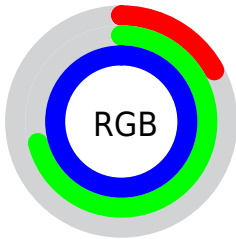

Distribution

- Red (17%)
- Green (71%)
- Blue (100%)