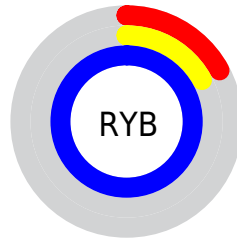

- Red (17%)
- Yellow (17%)
- Blue (99%)