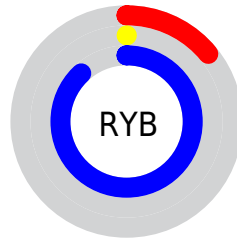

- Red (14%)
- Yellow (0%)
- Blue (88%)