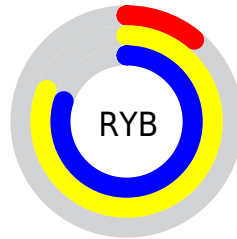

- Red (11%)
- Yellow (81%)
- Blue (80%)