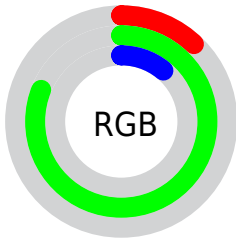

Distribution

- Red (12%)
- Green (81%)
- Blue (11%)