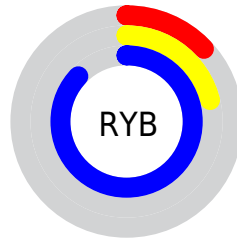

- Red (13%)
- Yellow (21%)
- Blue (87%)