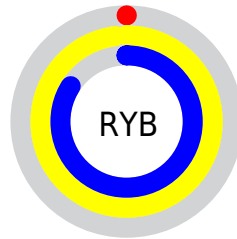

Red (0%)

Yellow (98%)

Blue (84%)