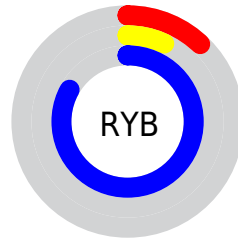

- Red (12%)
- Yellow (7%)
- Blue (83%)