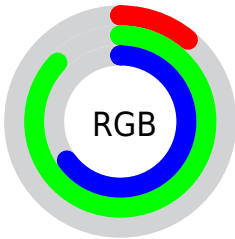

Distribution

- Red (11%)
- Green (87%)
- Blue (65%)