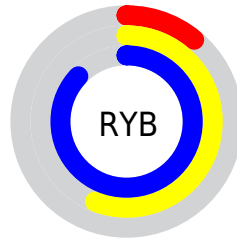

- Red (11%)
- Yellow (56%)
- Blue (87%)