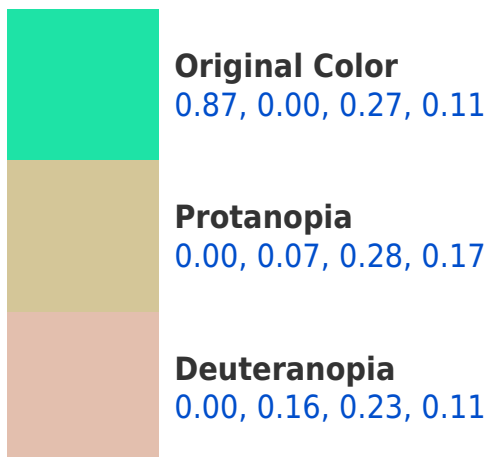

Color Contrast Check

Large Text (above 18pt) WCAG AA × Fail

Any Text WCAG AA × Fail

Large Text (above 18pt) WCAG AAA × Fail

Any Text WCAG AAA × Fail

Black Background

This preview shows how the CMYK color 0.87, 0.00, 0.27, 0.11 looks on a black background.

CMYK 0.87, 0.00, 0.27, 0.11

Background

This preview shows how black text looks on a background with the CMYK color 0.87, 0.00, 0.27, 0.11.

This preview shows how white text looks on a background with the CMYK color 0.87, 0.00, 0.27, 0.11.

Dichromacy

Tritanopia

0.67, 0.08, 0.00, 0.07

Trichromacy

Original Color

0.87, 0.00, 0.27, 0.11

Protanomaly

0.30, 0.00, 0.25, 0.18