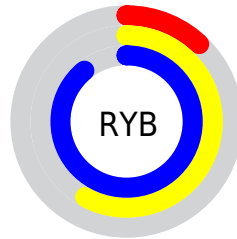

- Red (12%)
- Yellow (58%)
- Blue (89%)