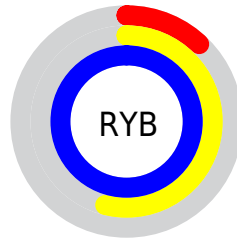

- Red (12%)
- Yellow (54%)
- Blue (100%)