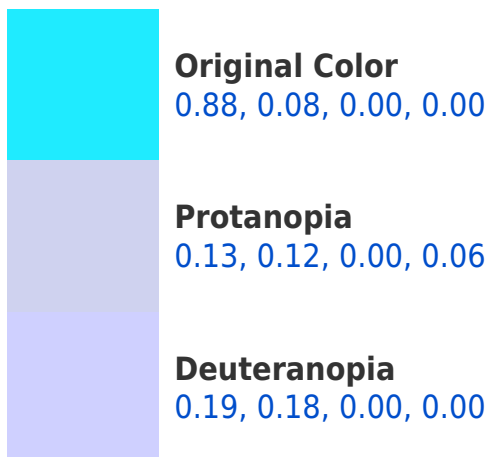

0.14, 0.21, 0.00, 0.00

0.00, 0.28, 0.32, 0.00

0.12, 0.00, 0.38, 0.12

Rectangle

The Rectangle color scheme consists of four colors that form a rectangle on the color wheel.

0.88, 0.08, 0.00, 0.00

0.49, 0.13, 0.00, 0.00

Color Contrast Check

Large Text (above 18pt) WCAG AA × Fail

Any Text WCAG AA × Fail

Large Text (above 18pt) WCAG AAA × Fail

Any Text WCAG AAA × Fail

Black Background

This preview shows how the CMYK color 0.88, 0.08, 0.00, 0.00 looks on a black background.

CMYK 0.88, 0.08, 0.00, 0.00

Background

This preview shows how black text looks on a background with the CMYK color 0.88, 0.08, 0.00, 0.00.

This preview shows how white text looks on a background with the CMYK color 0.88, 0.08, 0.00, 0.00.

Dichromacy

Tritanopia

0.89, 0.07, 0.00, 0.00

Trichromacy

Original Color

0.88, 0.08, 0.00, 0.00

Protanomaly

0.42, 0.11, 0.00, 0.04